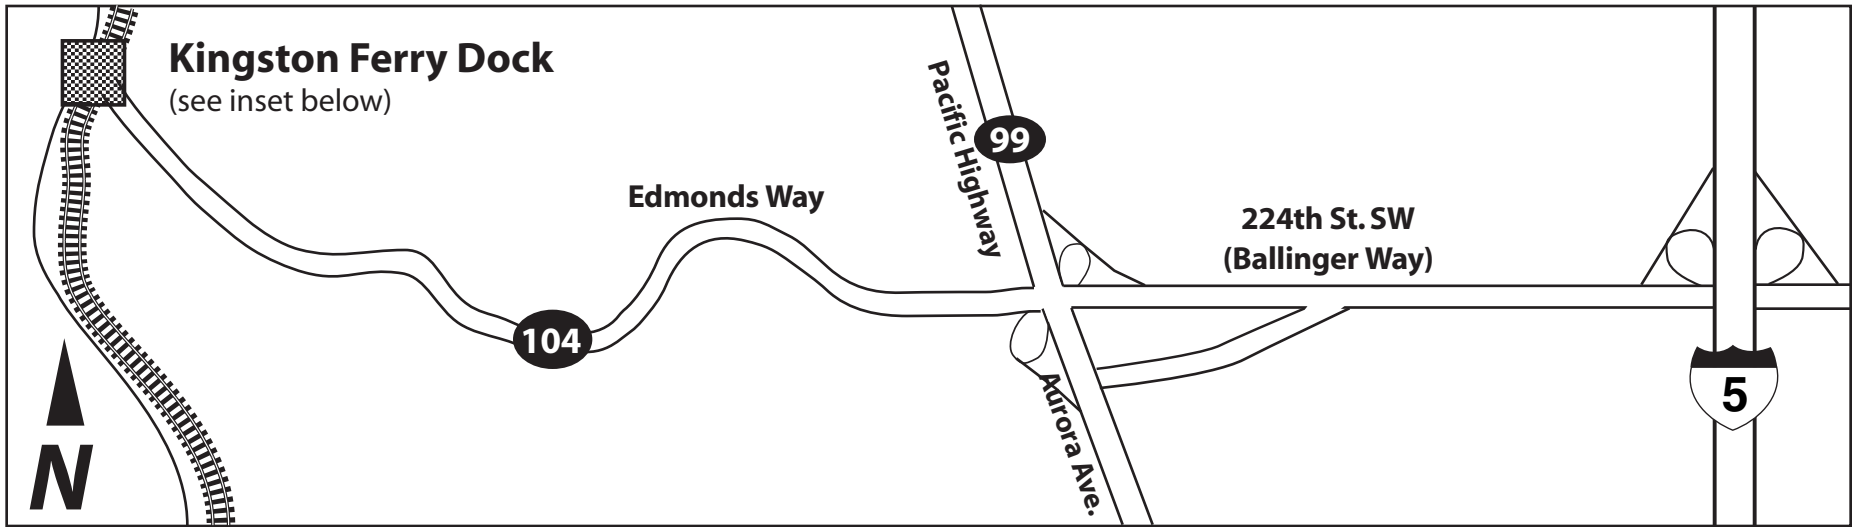

# Directions to Amtrak's Edmonds Station

211 Railroad Avenue • Edmonds, WA

## From Interstate 5 going NORTH or SOUTH :

Take Exit 177 (244th St SW and Kingston Ferry Exit) and follow signs for Kingston Ferry. Turn LEFT at James Street (adjacent to the Ferry Ticket Booths). Station is on your LEFT in the parking area.

## From HIGHWAY 99 (Aurora) :

Turn WEST at Highway 104 (Edmonds Way) and follow signs for Kingston Ferry. Turn LEFT at James Street (adjacent to Ferry Ticket Booths). Station is on your LEFT in the parking area.