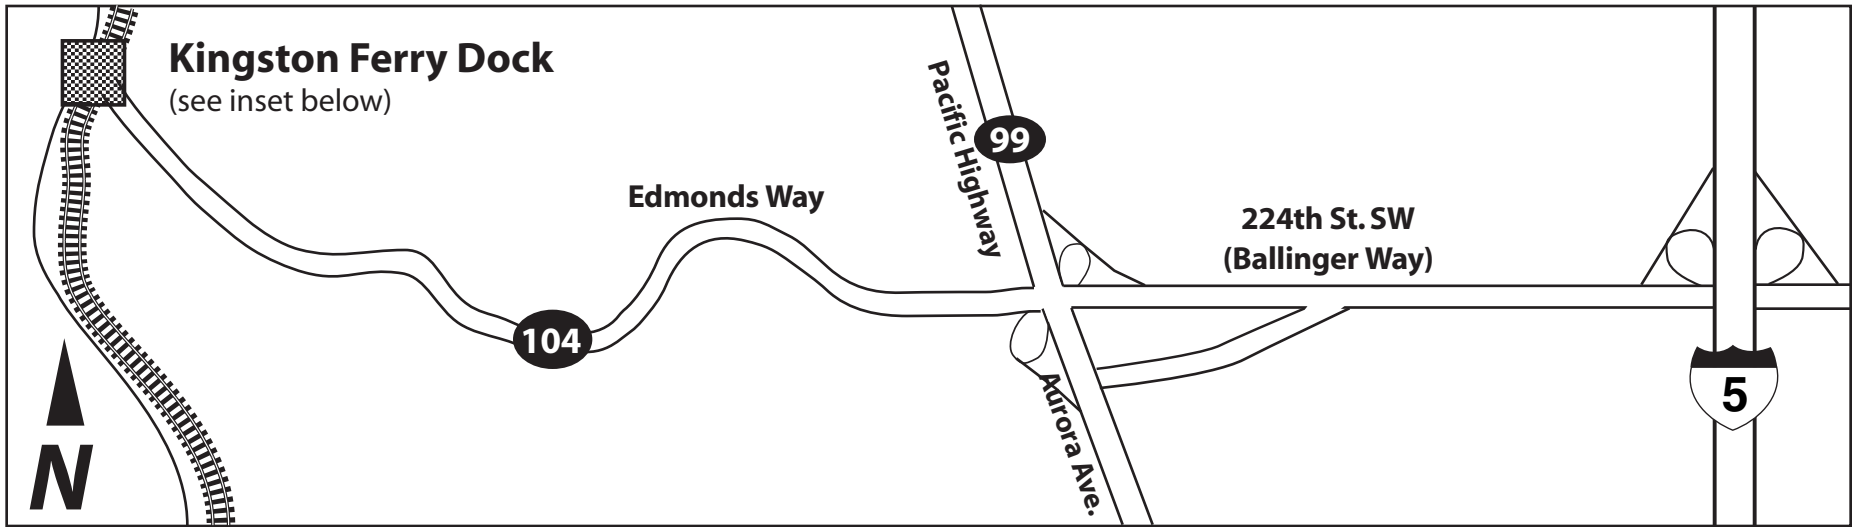

Directions to Amtrak's Edmonds Station

211 Railroad Avenue • Edmonds, WA

From Interstate 5 going NORTH or SOUTH :

Take Exit 177 (244th St SW and Kingston Ferry Exit) and follow signs for Kingston Ferry. Turn LEFT at James Street (adjacent to the Ferry Ticket Booths). Station is on your LEFT in the parking area.

From HIGHWAY 99 (Aurora) :

Turn WEST at Highway 104 (Edmonds Way) and follow signs for Kingston Ferry. Turn LEFT at James Street (adjacent to Ferry Ticket Booths). Station is on your LEFT in the parking area.