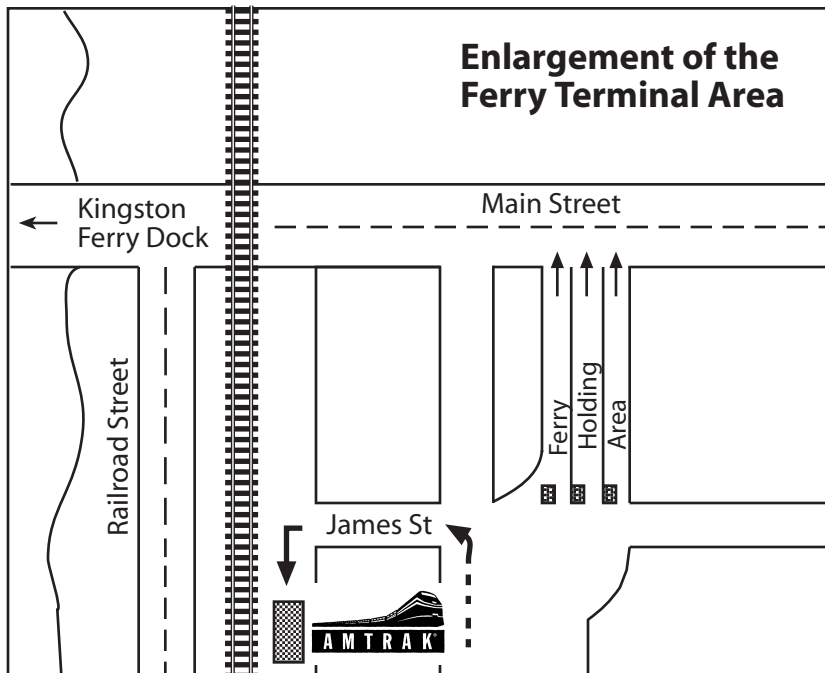

Directions to Amtrak's Edmonds Station

211 Railroad Avenue • Edmonds, WA

From Interstate 5 going NORTH or SOUTH :

Take Exit 177 (244th St SW and Kingston Ferry Exit) and follow signs for Kingston Ferry. Turn LEFT at James Street (adjacent to the Ferry Ticket Booths). Station is on your LEFT in the parking area.

From HIGHWAY 99 (Aurora) :

Turn WEST at Highway 104 (Edmonds Way) and follow signs for Kingston Ferry. Turn LEFT at James Street (adjacent to Ferry Ticket Booths). Station is on your LEFT in the parking area.