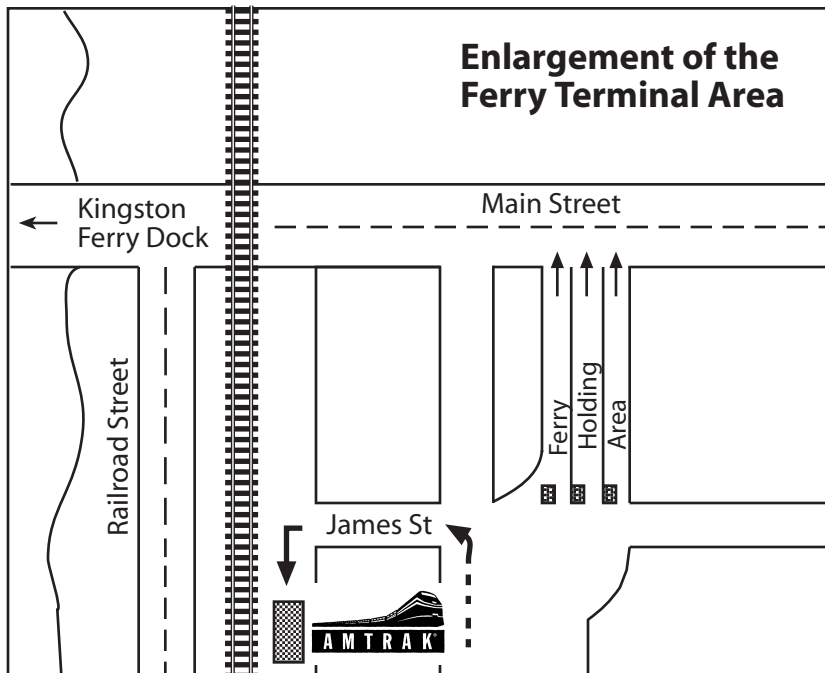

# Directions to Amtrak's Edmonds Station

211 Railroad Avenue • Edmonds, WA

## From Interstate 5 going NORTH or SOUTH :

Take Exit 177 (244th St SW and Kingston Ferry Exit) and follow signs for Kingston Ferry. Turn LEFT at James Street (adjacent to the Ferry Ticket Booths). Station is on your LEFT in the parking area.

## From HIGHWAY 99 (Aurora) :

Turn WEST at Highway 104 (Edmonds Way) and follow signs for Kingston Ferry. Turn LEFT at James Street (adjacent to Ferry Ticket Booths). Station is on your LEFT in the parking area.