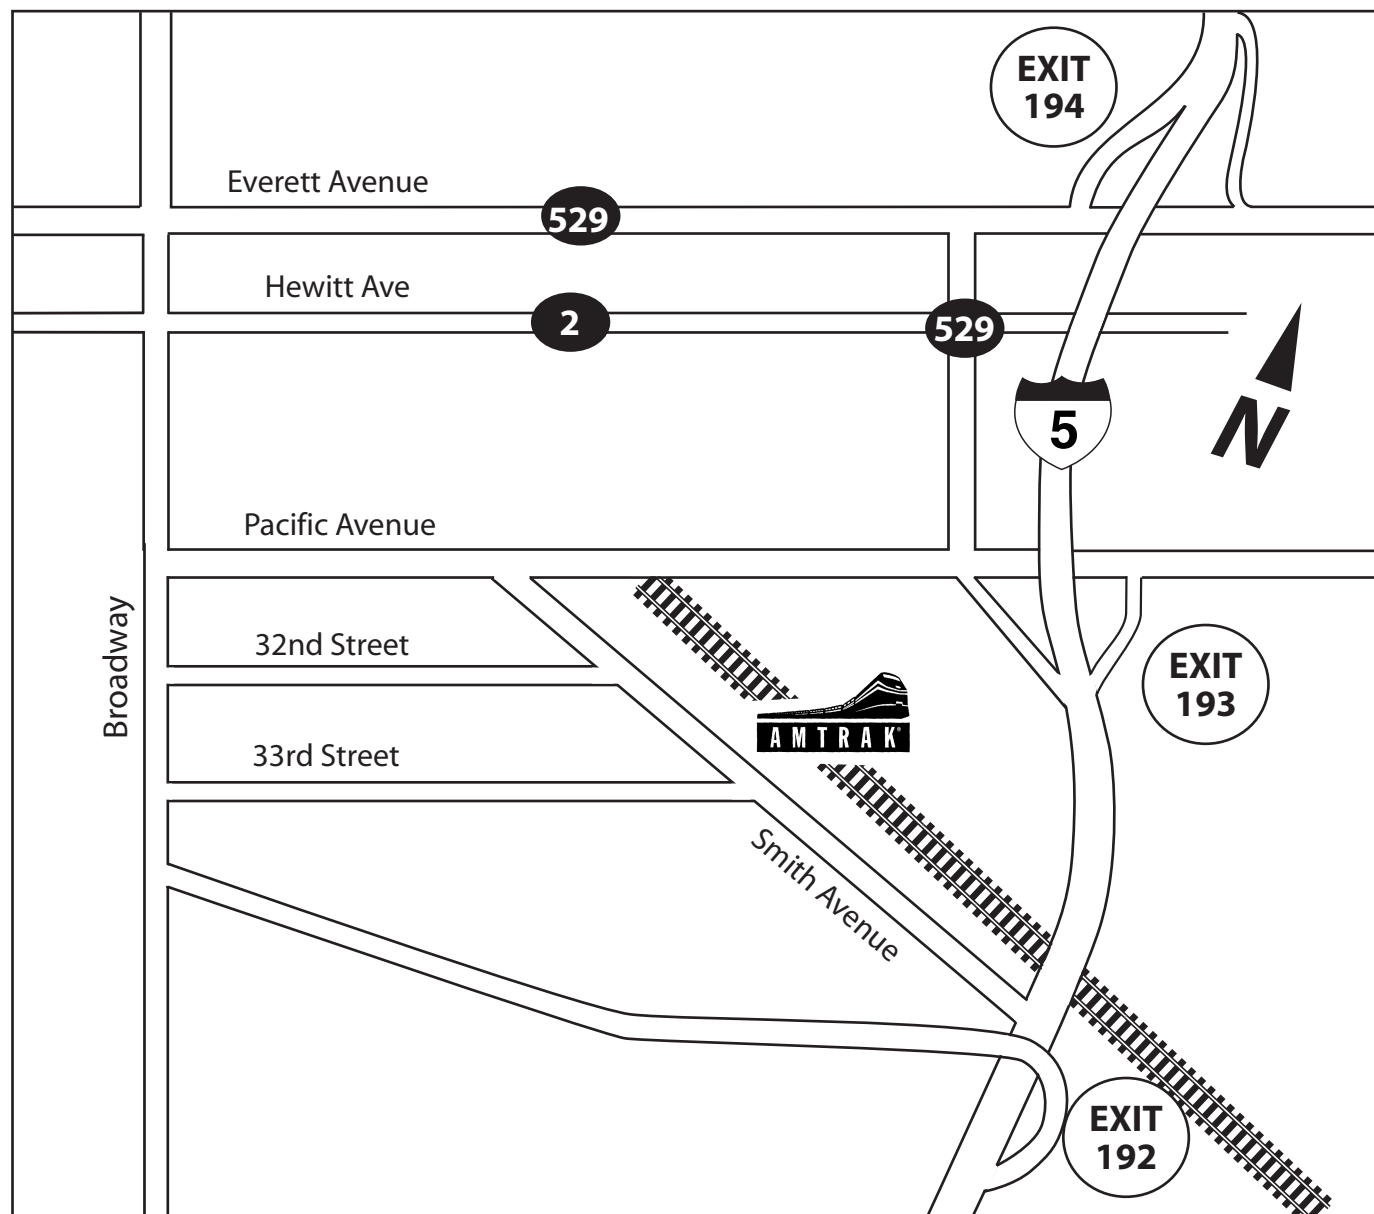

Directions to Amtrak's Everett Station

3201 Smith Avenue • Everett, WA

FROM I-5 GOING SOUTH

Take exit 194 to Everett Avenue. Turn RIGHT and follow Everett Avenue about one half mile. Turn LEFT on Broadway. Turn LEFT on Pacific Avenue. Two blocks away, turn RIGHT on Smith Avenue and head to the intersection in the middle of the bridge. The train station is on your LEFT; parking is adjacent to the building.

FROM I-5 GOING NORTH

Take exit 192 to Broadway. Turn RIGHT on Pacific Avenue. Two blocks away, turn RIGHT on Smith Avenue and head to the intersection in the middle of the bridge. The train station is on your LEFT; parking is adjacent to the building.