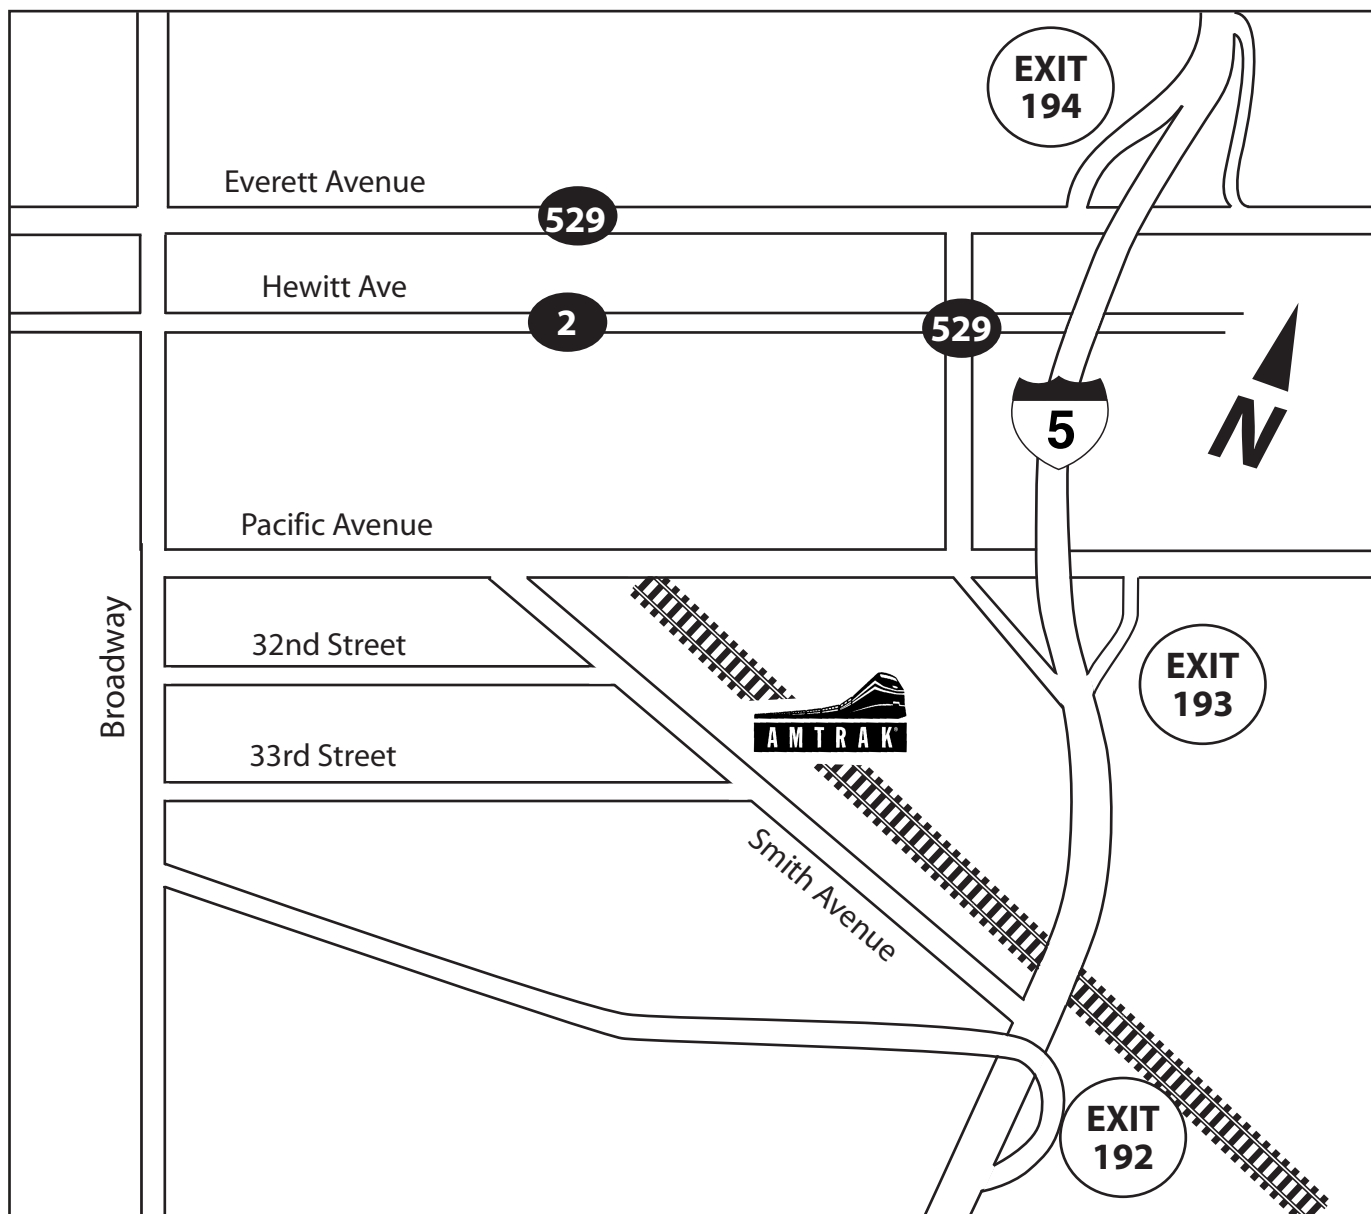

Directions to Amtrak's Everett Station

3201 Smith Avenue • Everett, WA

FROM I-5 GOING SOUTH

Take exit 194 to Everett Avenue. Turn RIGHT and follow Everett Avenue about one half mile. Turn LEFT on Broadway. Turn LEFT on Pacific Avenue. Two blocks away, turn RIGHT on Smith Avenue and head to the intersection in the middle of the bridge. The train station is on your LEFT; parking is adjacent to the building.

FROM I-5 GOING NORTH

Take exit 192 to Broadway. Turn RIGHT on Pacific Avenue. Two blocks away, turn RIGHT on Smith Avenue and head to the intersection in the middle of the bridge. The train station is on your LEFT; parking is adjacent to the building.