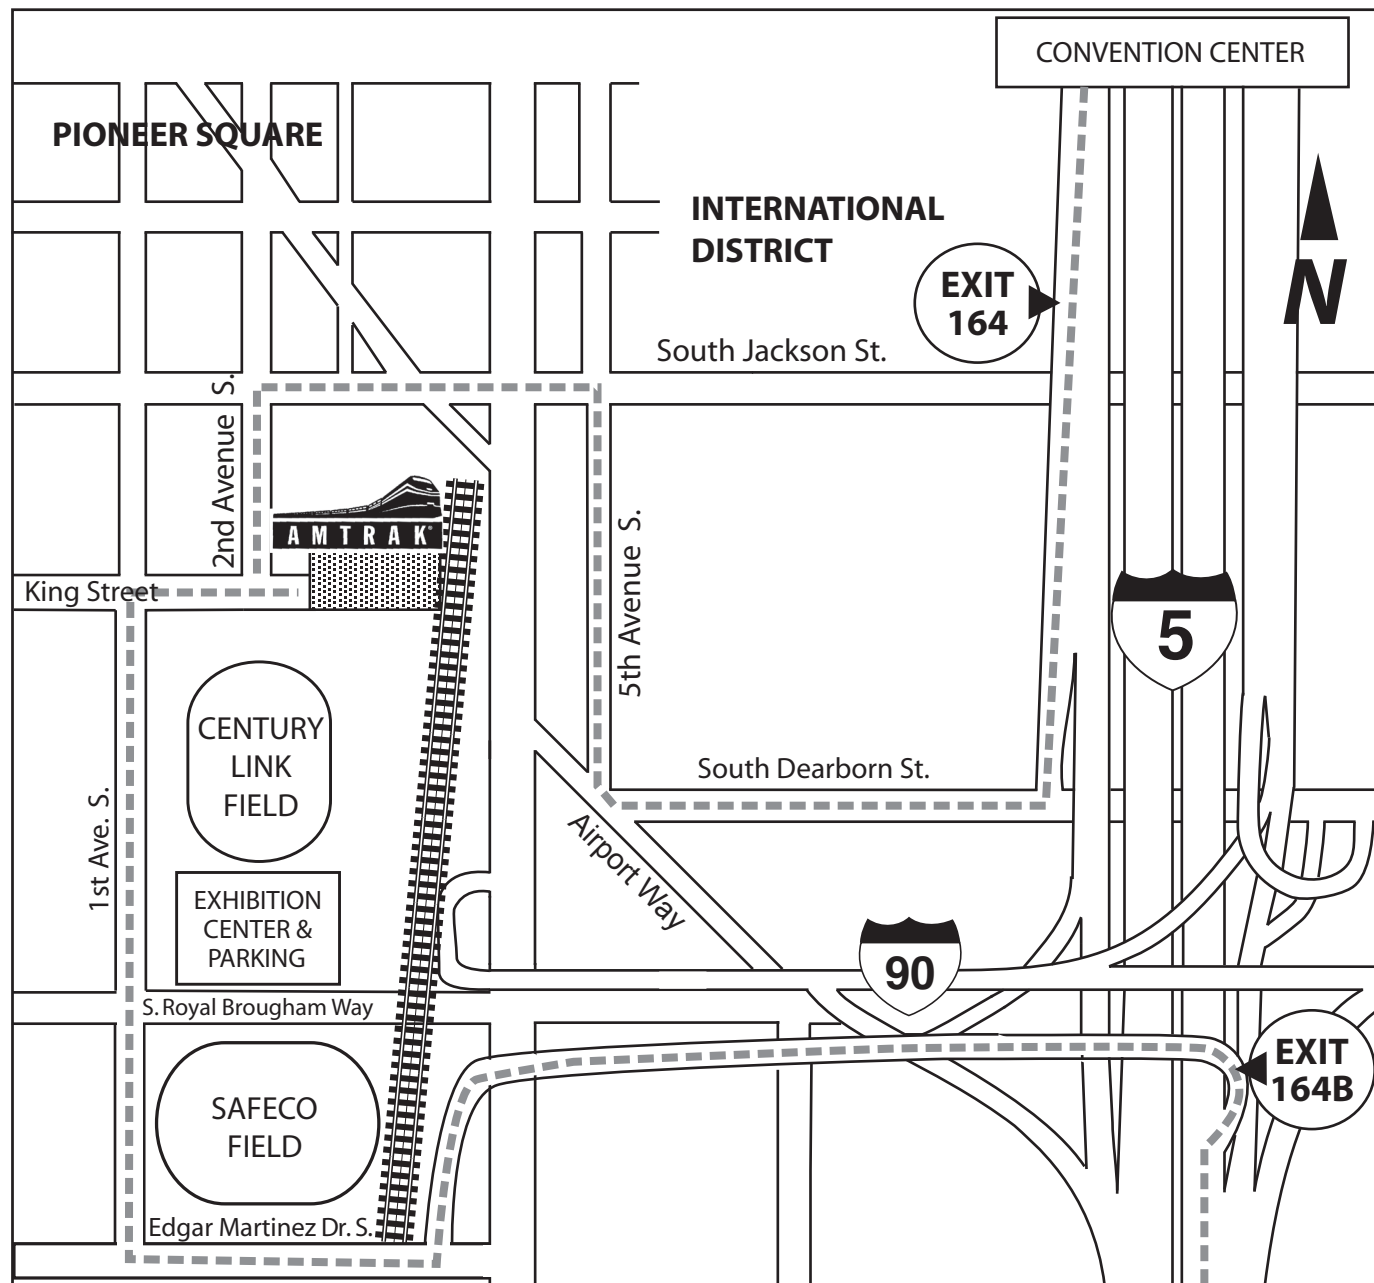

Directions to Amtrak's King Street Station

303 South Jackson Street • Seattle, WA

FROM I-5 GOING SOUTH

Take Exit 164 (Dearborn Exit). Turn RIGHT onto S. Dearborn St.; then turn RIGHT onto 5th Avenue S. Turn LEFT onto Jackson St. Turn LEFT onto 2nd Ave. S. Take first LEFT onto S. King Street and follow to King Street Station.

FROM I-5 GOING NORTH

Take Exit 164B (to Safeco Field). At the Edgar Martinez Dr. S. light, turn RIGHT onto 1st Ave. S. Follow north to King Street. Turn RIGHT and follow to King Street Station.

Please note that traffic revisions may be in place due to construction in the area.